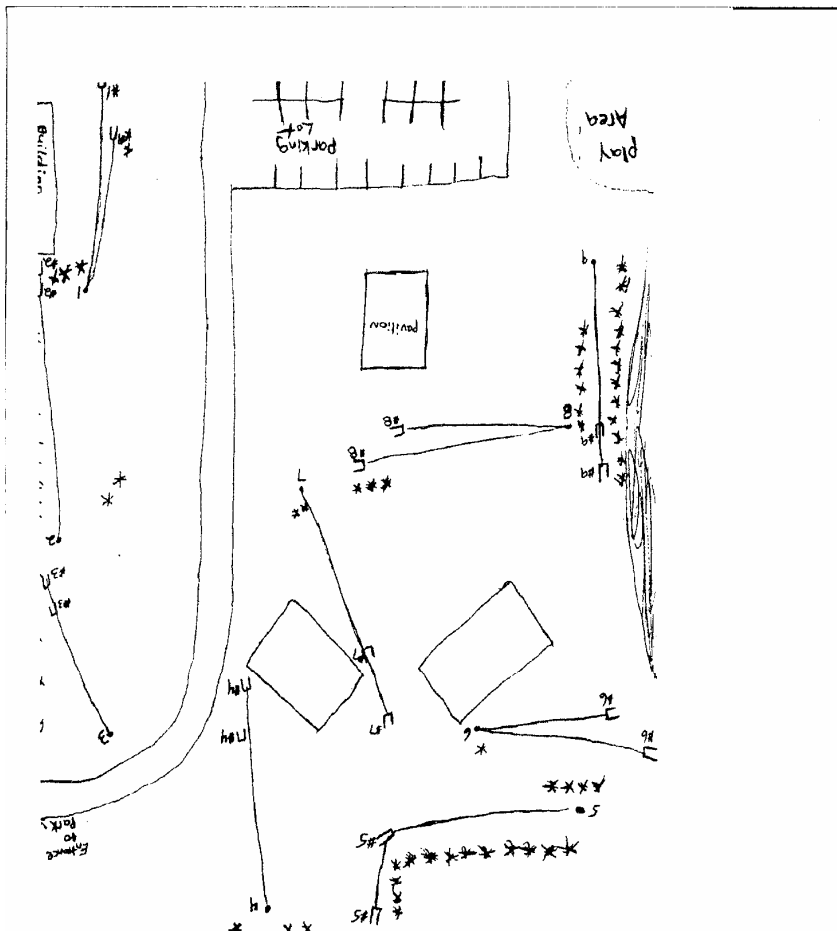

Ryan Schmidt Memorial Disc Golf Course

Bay Court Park-Clarkston, Michigan

Course Rules

1. Disc golf is played like ball golf, except that a flying disc (Frisbee) is used. The object of the game is to land your disc into the metal "pole hole" baskets, using the fewest number of throws possible.
2. Each time a disc is thrown it counts as a stroke (point). The winner is the player with the lowest score (fewest points) after playing 18 holes.
3. Tee throws (the first throw on each pole hole) must be made within the designated tee areas.
4. After teeing off, the player whose disc is farthest from the pole hole always throws first.
5. All throws (except tee throws) must be made from the spot the disc landed.
6. A run-up and follow-through is allowed for most throws, as long as you release the disc behind the spot in which the previous throw landed. When you are close to the basket (within 33 feet) you are not allowed to run-up and follow through.
7. Never throw until the players in front of you are out of reach and the fairway is completely clear of spectators and other park users.
8. Please keep the park clean by placing trash in the containers.

Map of Course

N ↑

Ryan Schmidt Memorial Disc Golf Course

Bay Court Park-Clarkston, Michigan

Hole #	1	2	3	4	5	6	7	8	9	Total
Distance										
Short/Long	220/320 Ft	290/350 Ft	230/325 Ft	220/290 Ft	220/315 Ft	165/200 Ft	240/320 Ft	240/300 Ft	170/220 Ft	1195/2640 Ft